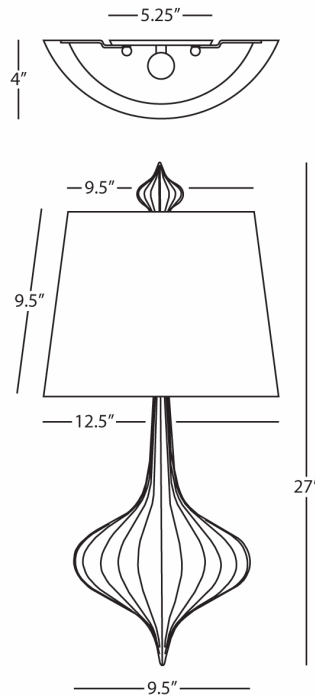

JONATHAN ADLER

CERAMIC SCONCE

732

Lantern Wall Sconce

1-60W Max.

Bulb Type: A

Direct Wire Only

Ceramic w/White Glaze Finish

White Linen Fabric Shade w/ Rolled Edge Hem

**\*\* Available for Quick SHIP \*\***