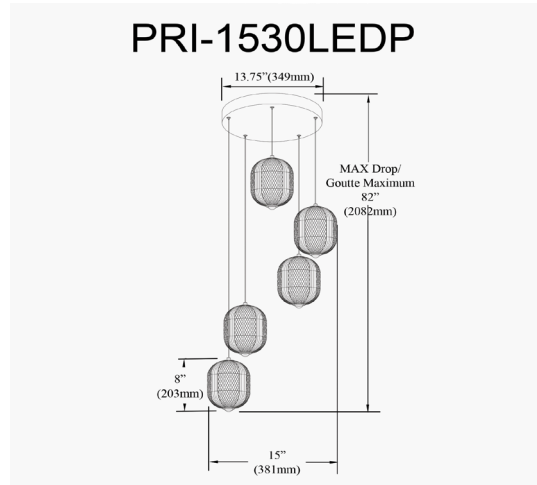

PRI-1530LEDP-MB - Peri 30W Multi Pendant, MB w/ CLR Pattern Acrylic

30W Multi Light Pendant in Matte Black w/ Clear Pattern Acrylic

Height	10"
Width/Length	15"
Depth	15"
Weight	6 lbs

Body Material	Acrylic
Finish/Color	Clear

Light Qty	5
Light Base	LED
Light Max Watt	6
Light Inc	Yes
Light Lumens	2250(Initial) 1250(Delivered)
Light CRI	90+
Light CCT	3000K
Light Life	30000 Hours

Dimmable	Dimmable
LED Compatible	Integrated LED
Total Wattage	30W

Second Material	Metal
Second Finish/Color	Matte Black
Second Type of Finish	Painted

Rated For	Damp Location
Voltage	120V

Approval	cUL or equivalent
Warranty	3 Year Limited
Install Position	Ceiling

Extension Length	72
-------------------------	----